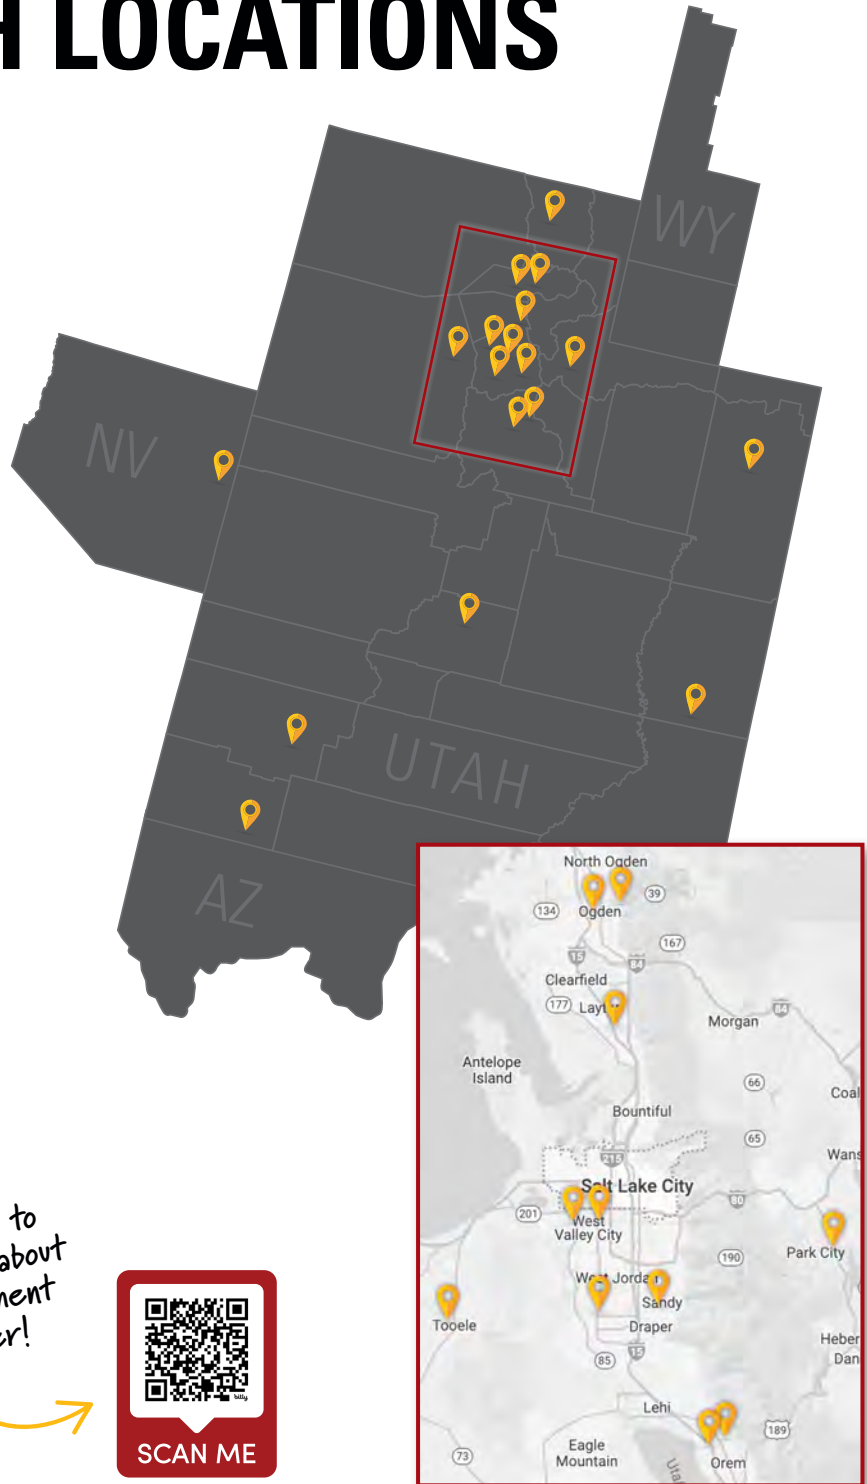

OUR BRANCH LOCATIONS

CEDAR CITY

451 North Lund Hwy.
Cedar City, UT 84720
435-586-6323

HURRICANE

348 South 5300 West
Hurricane, UT 84737
435-634-9904

KAYSVILLE

195 North 600 West
Kaysville, UT 84037
801-773-9995

LINDON

239 North 1800 West
Lindon, UT 84042
801-796-8333

LOGAN

95 North 1000 West
Logan, UT 84321
435-753-5505

MOAB

1831 US-191
Moab, UT 84532
435-259-6976

OGDEN – 12TH STREET

1135 West 12th St.
Ogden, UT 84404
801-393-8673

PARK CITY

6450 Silver Creek Dr.
Park City, UT 84098
435-645-7840

PLEASANT GROVE

1299 West State St.
Pleasant Grove, UT 84062
801-443-2300

SALINA

1345 South State St.
Salina, UT 84654
435-529-7423

SALT LAKE CITY

4901 West 2100 South
Salt Lake City, UT 84120
801-974-0511

SANDY

240 West 9400 South
Sandy, UT 84070
801-566-7714

SOUTH JORDAN

10255 S. Redwood Rd
South Jordan, UT 84095
801-253-9922

TOOELE

1601 Main 30 West
Tooele, UT 84074
435-843-7811

VERNAL

1345 South 1500 East
Vernal, UT 84078
435-789-0635

OGDEN – 1900 WEST

2366 South 1900 West
West Haven, UT 84401
801-732-9100

WEST VALLEY

5065 West 2100 South
West Valley City, UT 84120
801-966-6300

ELY, NV

1500 Ave. D
Ely, NV 89301
775-289-2466

Scan here to learn more about the equipment we offer!