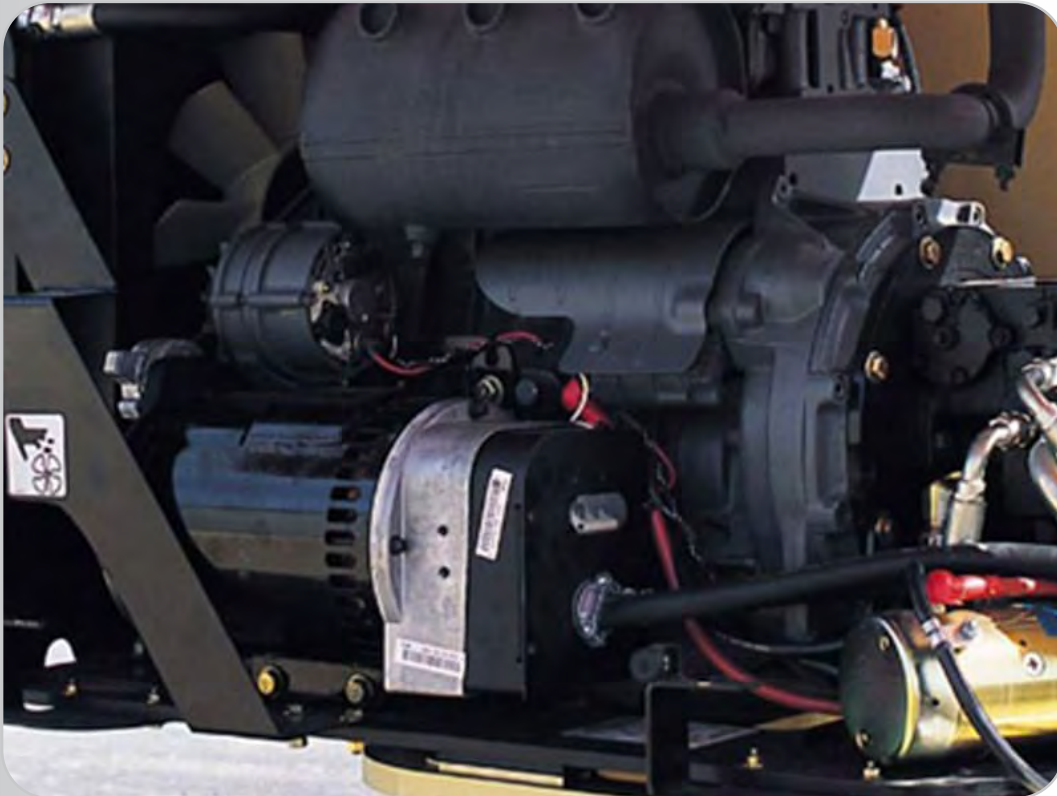

Scan Here for Rental Rates!

SKYPOWER®

The JLG SkyPower® system delivers the power you need to conveniently operate other JLG accessories. With the SkyPower system on your machine, you get a 7500W generator with a power cable to the platform. Easily add and provide power to other JLG accessories, including SkyWelder® and SkyCutter® packages.