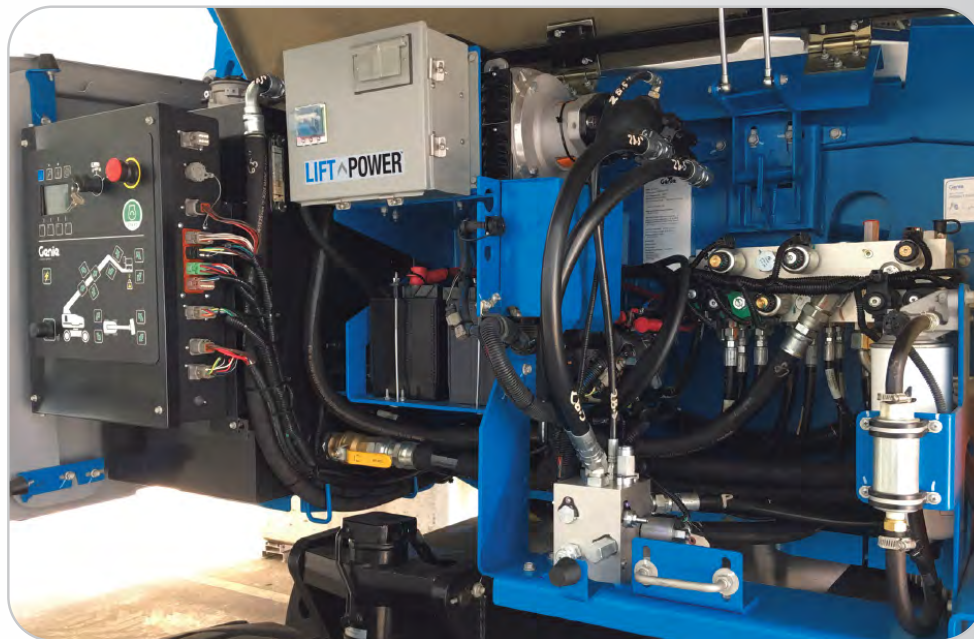

SCAN ME

Access our online Rental Portal for additional details & specs!

GENIE LIFT POWER SYSTEM

Key Features:

- Allows continuous usage for lifting, driving and powering tools, such as heavy-duty welders
- Unlike the previous system, the new system is on a stand-alone circuit with a separate hydraulic pump for continuous power
- Generator system does not require time to spool up, power is immediately available with the flip of a switch
- Increased productivity translates to no power interruptions during the welding process
- Low-maintenance hydraulic-driven generator system improves rental store's rROIC
- Three options available to provide reliable power solutions worldwide:
 - Two 3kW options are available to meet the specific demands of our global customers: For markets that use 50Hz AC power, the all-new 3kW generator can be easily configured to output either 120V and 240V single phase. For 60Hz markets, an all-new 3kW 120V generator will efficiently supply power to meet jobsite demands.
 - A single-phase, 220V (50Hz) 7kW generator solution that is specifically configured for the needs of the Australian market.
 - A three-phase, 240V (60Hz) 12kW generator solution is uniquely configured for North American boom operators to run heavy-duty weld machines.